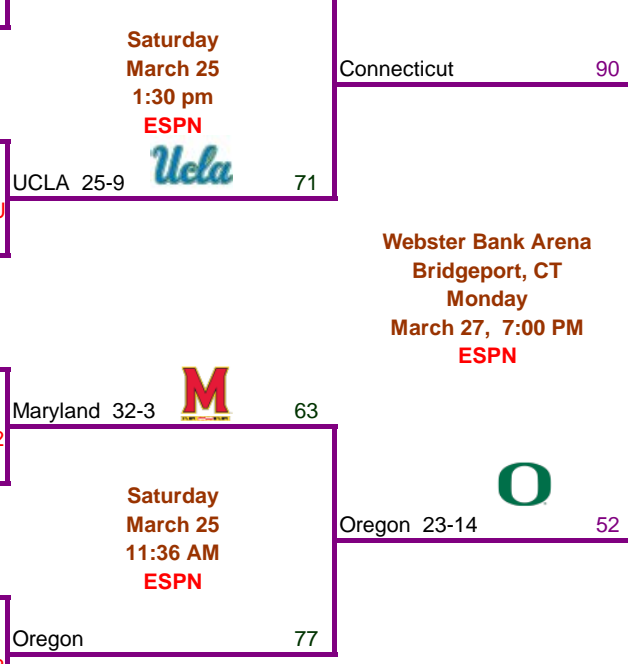

2017 NCAA Women's Basketball Tournament

April 2, 2017

**Bridgeport, CT**

1	Connecticut [1] (1)	116
16	Albany 21-12	56
8	Syracuse [21] (22)	85
9	Iowa State 18-13	65
5	Texas A&M	63
12	Penn 22-8	61
4	UCLA [15] (14)	83
13	Boise State 25-8	56
6	West Virginia [22] (21)	75
11	Elon 27-7	62
3	Maryland [4] (4)	103
14	Bucknell 27-6	61
7	Temple 24-8 [ ] (23)	70
10	Oregon	71
2	Duke [9] (9)	94
15	Hampton 20-13	31

Connecticut	94
Storrs, CT	Connecticut 86
Syracuse 22-11	64
Texas A&M 22-12	43
Los Angeles, CA	UCLA 25-9 71
UCLA	75
West Virginia 24-11	56
College Park, MD	Maryland 32-3 63
Maryland	83
Durham, NC	Oregon 74
Duke 28-6	65

Webster Bank Arena  
Bridgeport, CT  
Monday  
March 27, 7:00 PM  
ESPN

Stockton Center  
Stockton, CA  
Monday  
March 27, 9:00 PM  
ESPN

Semifinals  
Friday, March 31  
9:30 PM  
ESPN2

Finals  
April 2  
6:00 PM  
ESPN

Waco, TX	Baylor 86
Waco, TX	LSU 20-12 52
Waco, TX	California 20-14 46
Waco, TX	California 55
Louisville, KY	Tennessee 20-12 64
Louisville, KY	Dayton 22-10 57
Louisville, KY	Louisville [13] (12) 82
Louisville, KY	Chattanooga 21-11 62
Seattle, WA	Oklahoma [23] (20) 75
Seattle, WA	Gonzaga 26-7 62
Seattle, WA	Washington [12] (11) 91
Seattle, WA	Montana State 25-7 63
Starkville, MS	DePaul [19] (19) 88
Starkville, MS	Northern Iowa 24-9 67
Starkville, MS	Mississippi St [7] (7) 110
Starkville, MS	Troy University 21-11 69