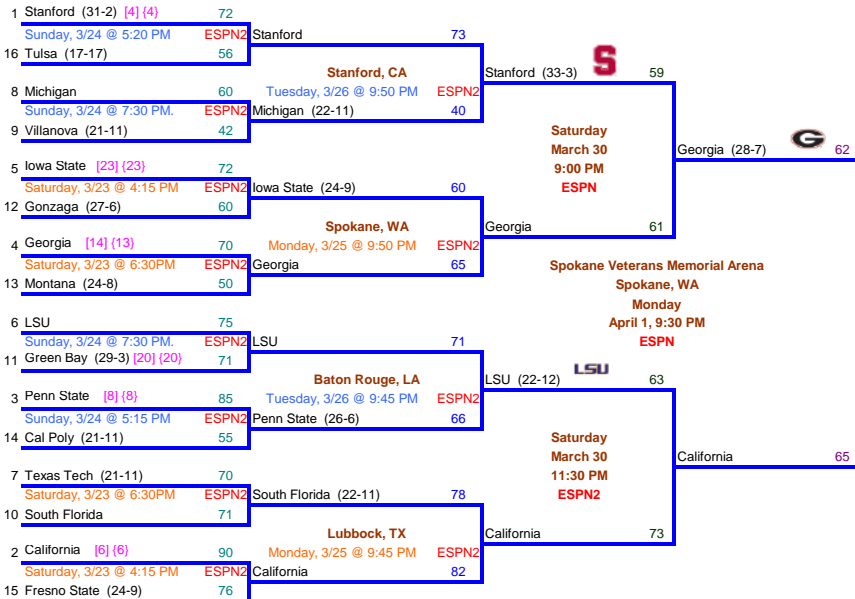

2013 NCAA Women's Basketball Tournament

April 9, 2013

Bridgeport, CT

Norfolk, VA

Spokane, WA

Oklahoma City, OK