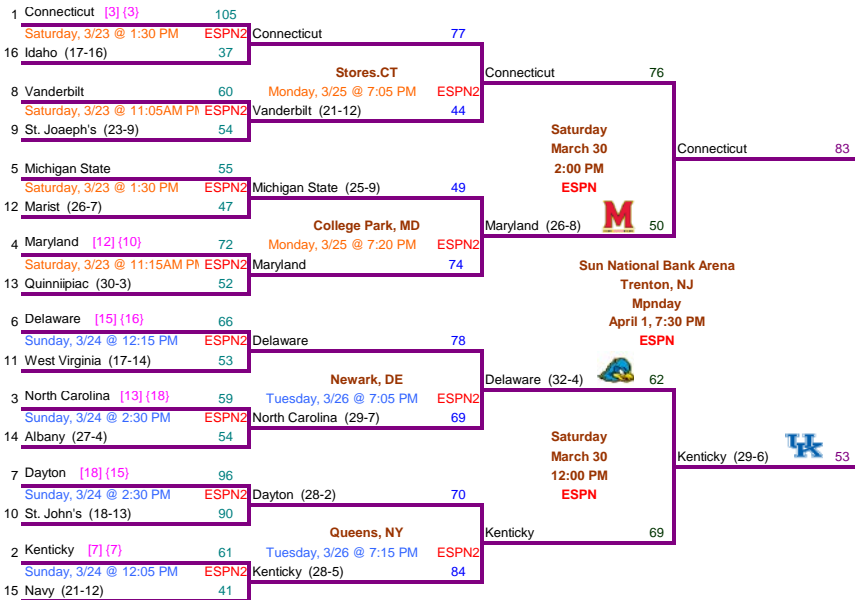

2013 NCAA Women's Basketball Tournament

April 9, 2013

Bridgeport, CT

Norfolk, VA

Spokane, WA

Oklahoma City, OK