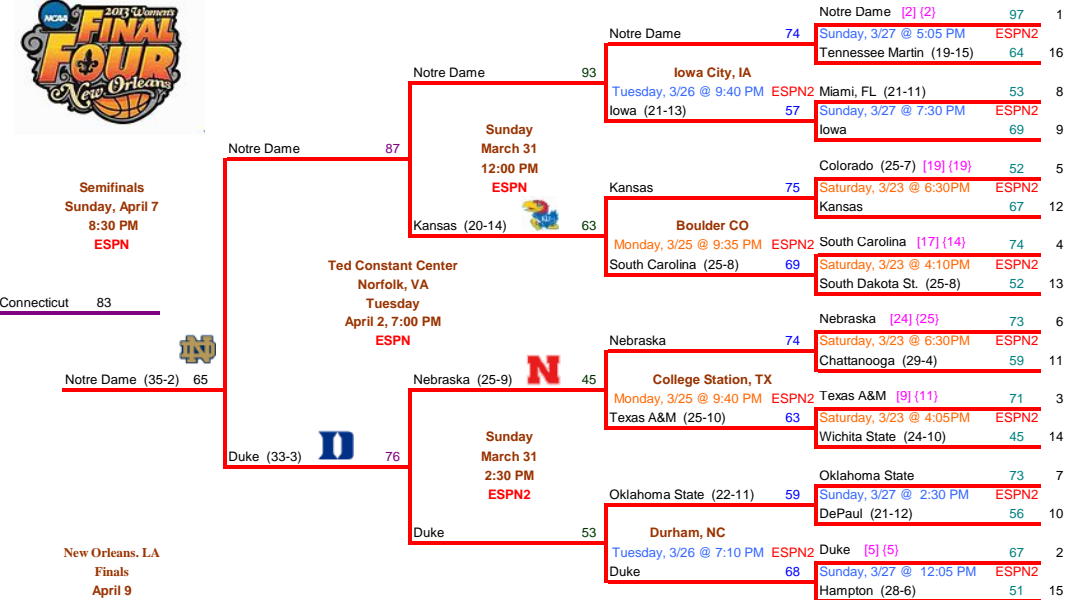

2013 NCAA Women's Basketball Tournament

April 9, 2013

Bridgeport, CT

Norfolk, VA

Spokane, WA

Oklahoma City, OK