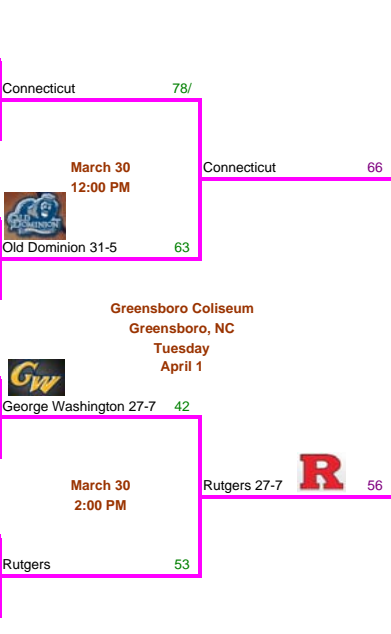

2008 NCAA Women's Basketball Tournament

April 9, 2008

Greensboro

1 Connecticut [1] (1)	89	Connecticut	89
16 Cornell 20-9	47	Bridgeport, CT	
8 Texas	72	Texas 22-12	55
9 Minnesota 20-12	55		
5 Old Dominion [11] (12)	82	Old Dominion 30-4	88
12 Liberty 28-4	62	Norfolk, VA	
4 Virginia [24] (23)	86	Virginia 24-10	85
13 UC Santa Barbara 23-8	52		
6 George Washington [20] (16)	66	George Washington	55
11 Auburn 20-12	56	Stanford, CA	
3 California [10] (8)	77	California 27-7	53
14 San Diego 19-13	60		
7 Iowa State	58	Iowa State 21-13	58
10 Georgia Tech 22-10	55	Des Moines, IA	
2 Rutgers [7] (7)	85	Rutgers	69
15 Robert Morris 23-10	42		

Spokane

Maryland	76	Maryland [5] (6)	80
College Park, MD		Coppin State 22-12	66
Nebraska 21-12	64	Nebraska 21-11	61
Xavier 24-9	58		
West Virginia 25-8	46	West Virginia [17] (18)	61
New Mexico 20-13	60		
Vanderbilt [21] (20)	75	Vanderbilt	88
Montana 25-7	47		
Pittsburgh	67	Pittsburgh	63
Wyoming 24-7	58		
Baylor [12] (11)	88	Baylor 25-7	59
Fresno State 22-11	67		
UTEP [23] (25)	92	UTEP 28-4	54
Western Kentucky 26-8	60		
Stanford [4] (4)	85	Stanford, CA	
Stanford	64	Stanford	64
Cleveland State 19-14	47		

Oklahoma

1 Tennessee [3] (3)	94	Tennessee	78
16 Oral Roberts 19-14	55	West Lafayette, IN	
8 Utah 27-5 [18] (17)	59	Purdue 19-15	52
9 Purdue	66		
5 Notre Dame [15] (19)	75	Notre Dame	79
12 SMU 24-9	62	West Lafayette, IN	
4 Oklahoma [14] (13)	69	Oklahoma 22-9 [14] (13)	75
13 Illinois State 26-7	61		
6 Arizona State 22-10	61	Arizona State 22-11	59
11 Temple 21-13	54	College Park, MD	
3 Duke [9] (10)	78	Duke 25-10	63
14 Murray State 24-8	57		
7 Syracuse 22-9	55	Hartford 28-6	39
10 Hartford	59		
2 Texas A&M [8] (9)	91	Baton Rouge, LA	
Texas A&M	63	Texas A&M	63
15 Texas San Antonio 23-10	52		