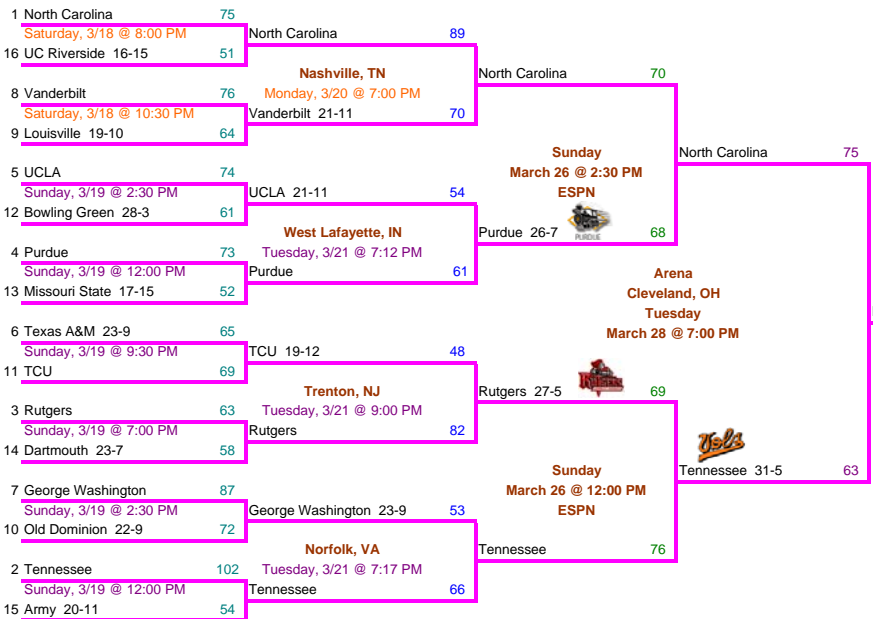

2006 NCAA Women's Basketball Tournament

April 5, 2006

**Cleveland**

**Semifinals**  
Sunday  
April 3 @ 9:30 PM  
ESPN

**Final**  
Sunday  
April 5 @ 8:30 PM  
ESPN

**Final**  
Sunday  
April 3 @ 9:30 PM  
ESPN

**Final**  
Sunday  
March 26 @ 12:00 PM  
ESPN

**Final**  
Sunday  
March 26 @ 2:30 PM  
ESPN

**Final**  
Sunday  
March 26 @ 7:00 PM  
ESPN

**Final**  
Sunday  
March 26 @ 9:00 PM  
ESPN

**Final**  
Sunday  
March 26 @ 11:00 PM  
ESPN

**Albuquerque**

**Semifinals**  
Saturday  
March 25 @ 0:00 PM  
ESPN

**Final**  
Monday  
March 27 @ 7:00 PM

**Final**  
Saturday  
March 25 @ 0:00 PM  
ESPN

**Final**  
Saturday  
March 25 @ 0:00 PM  
ESPN

**Final**  
Saturday  
March 25 @ 0:00 PM  
ESPN

**Final**  
Saturday  
March 25 @ 0:00 PM  
ESPN

**Final**  
Saturday  
March 25 @ 0:00 PM  
ESPN

**Final**  
Saturday  
March 25 @ 0:00 PM  
ESPN

**Bridgeport**