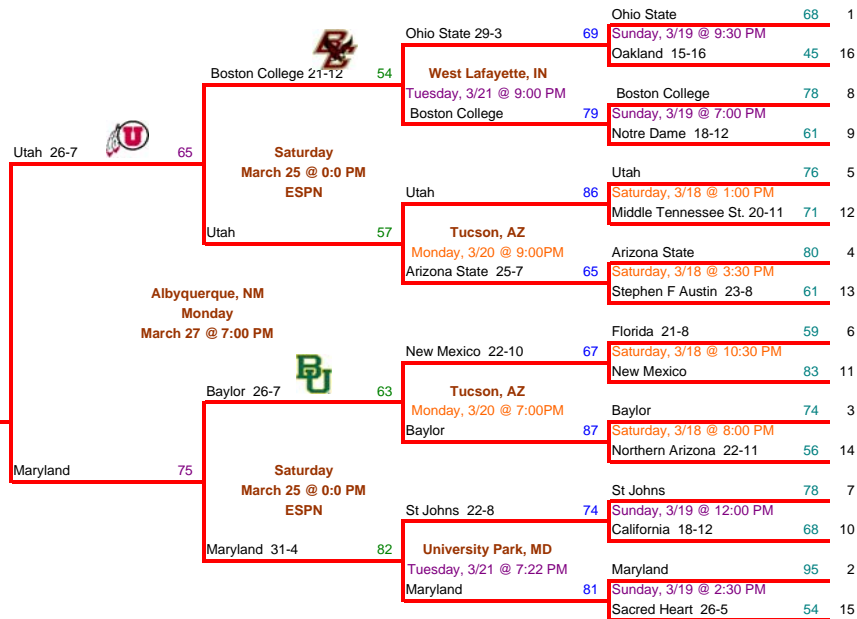

2006 NCAA Women's Basketball Tournament

April 5, 2006

**Cleveland**

**Semifinals**  
Sunday  
April 3 @ 9:30 PM  
ESPN

**Final**  
Sunday  
April 5 @ 8:30 PM  
ESPN

**Final**  
Sunday  
April 3 @ 9:30 PM  
ESPN

**Final**  
Sunday  
March 26 @ 12:00 PM  
ESPN

**Final**  
Sunday  
March 26 @ 2:30 PM  
ESPN

**Final**  
Sunday  
March 26 @ 7:00 PM  
ESPN

**Final**  
Sunday  
March 26 @ 9:00 PM  
ESPN

**Final**  
Sunday  
March 26 @ 11:00 PM  
ESPN

**Albuquerque**

**Semifinals**  
Saturday  
March 25 @ 0:00 PM  
ESPN

**Final**  
Monday  
March 27 @ 7:00 PM

**Final**  
Saturday  
March 25 @ 0:00 PM  
ESPN

**Final**  
Saturday  
March 25 @ 0:00 PM  
ESPN

**Final**  
Saturday  
March 25 @ 0:00 PM  
ESPN

**Final**  
Saturday  
March 25 @ 0:00 PM  
ESPN

**Final**  
Saturday  
March 25 @ 0:00 PM  
ESPN

**Final**  
Saturday  
March 25 @ 0:00 PM  
ESPN

**Bridgeport**