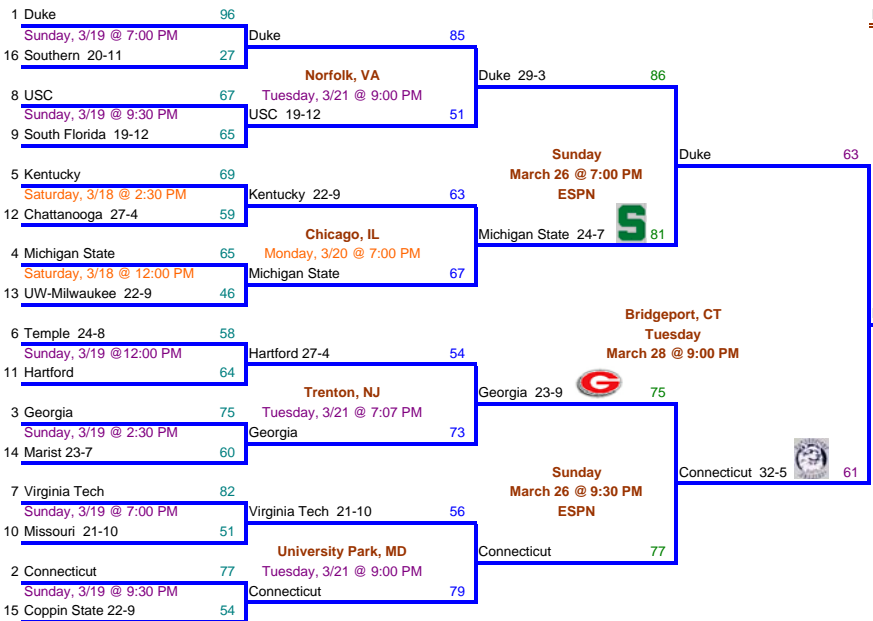

Bridgeport

Semifinals
Sunday
April 3 @ 7:00 PM
ESPN

Final
Sunday
April 3 @ 7:00 PM
ESPN

Final
Sunday
April 3 @ 7:00 PM
ESPN

Final
Sunday
April 3 @ 7:00 PM
ESPN

Final
Sunday
April 3 @ 7:00 PM
ESPN

Final
Sunday
April 3 @ 7:00 PM
ESPN

Final
Sunday
April 3 @ 7:00 PM
ESPN