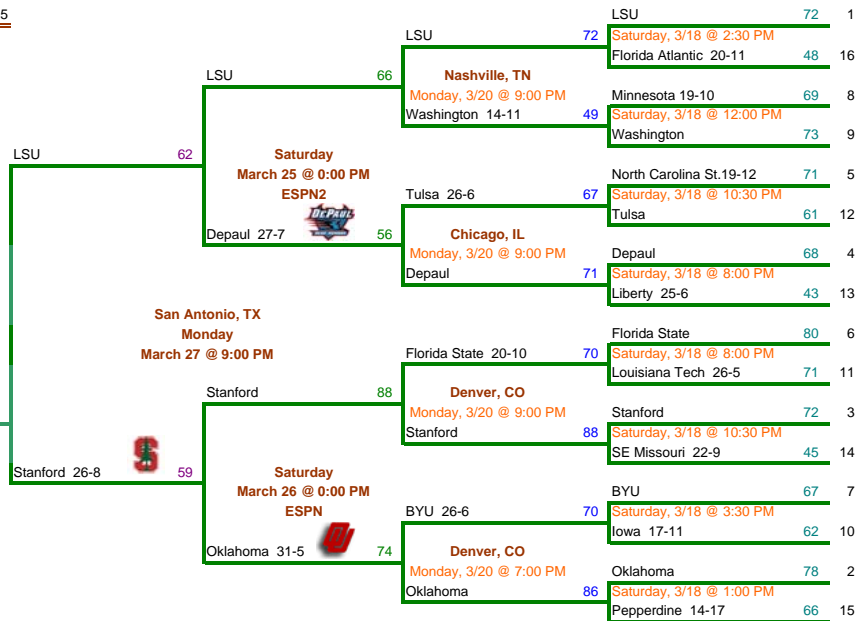

San Antonio

Semifinals
Saturday
March 25 @ 0:00 PM
ESPN2

Final
Monday
March 27 @ 9:00 PM

Final
Saturday
March 25 @ 0:00 PM
ESPN2

Final
Saturday
March 25 @ 0:00 PM
ESPN2

Final
Saturday
March 25 @ 0:00 PM
ESPN2

Final
Saturday
March 25 @ 0:00 PM
ESPN2

Final
Saturday
March 25 @ 0:00 PM
ESPN2