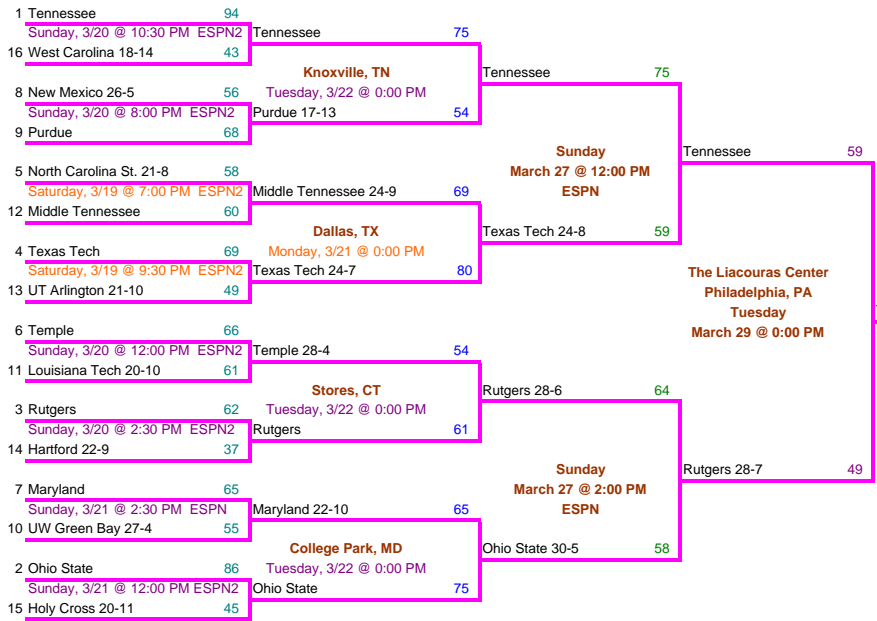

2005 NCAA Women's Basketball Tournament

April 7, 2005

Philadelphia

Semifinals
Sunday
April 3 @ 9:30 PM
ESPN

Final
Tuesday
April 5 @ 8:30 PM
ESPN

Kansas City

Michigan State 33-4 62
Baylor 33-3 84

Semifinals
Sunday
April 3 @ 7:00 PM
ESPN

Chattanooga

Semifinals
Sunday
April 3 @ 7:00 PM
ESPN

Tempe