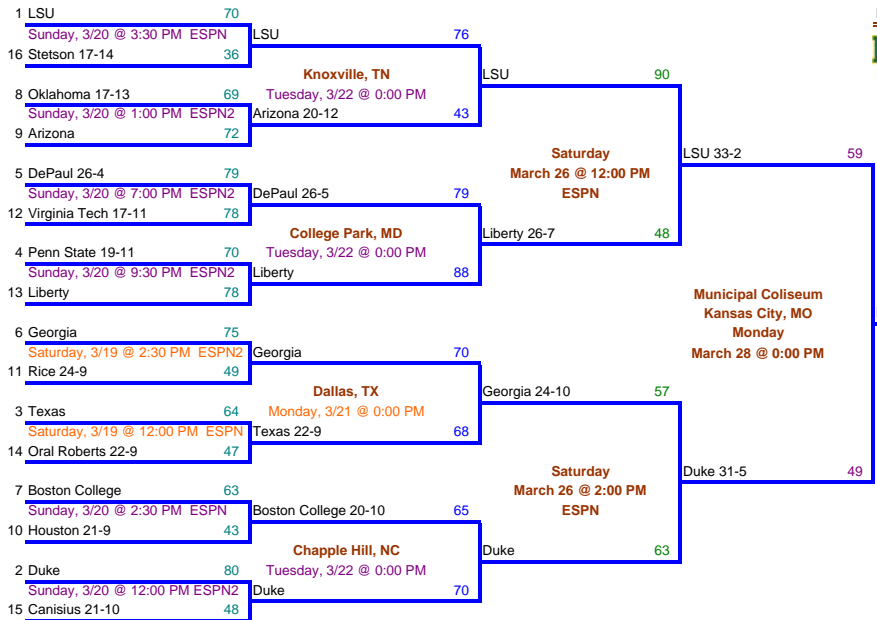

2005 NCAA Women's Basketball Tournament

April 7, 2005

Philadelphia

Semifinals
Sunday
April 3 @ 9:30 PM
ESPN

Final
Tuesday
April 5 @ 8:30 PM
ESPN

Kansas City

Michigan State 33-4 62
Baylor 33-3 84

Semifinals
Sunday
April 3 @ 7:00 PM
ESPN

Chattanooga

Semifinals
Sunday
April 3 @ 7:00 PM
ESPN

Tempe