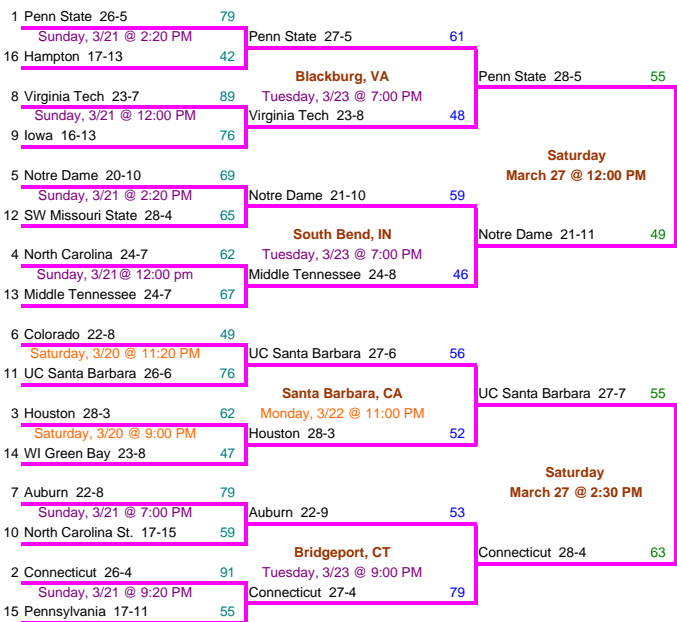

2004 NCAA Women's Basketball Tournament

April 7, 2004

EAST

Connecticut 30-4 67

Minnesota 25-9 58

Minnesota 25-8 82

New Orleans Arena
New Orleans, LA
Tuesday
April 6 @ 8:00 PM

MIDEAST

Convocation Center
Norfolk, VA
Tuesday
March 30

Boston College 27-7 76

Minnesota 24-8 63

WEST

Bank of America Center
Seattle, WA
Monday
March 29

Georgia 25-10 60

Purdue 29-4 64

MIDWEST

Lloyd Noble Center
Norman, OK
Tuesday
March 30

Tennessee 31-3 52

LSU 27-8 50