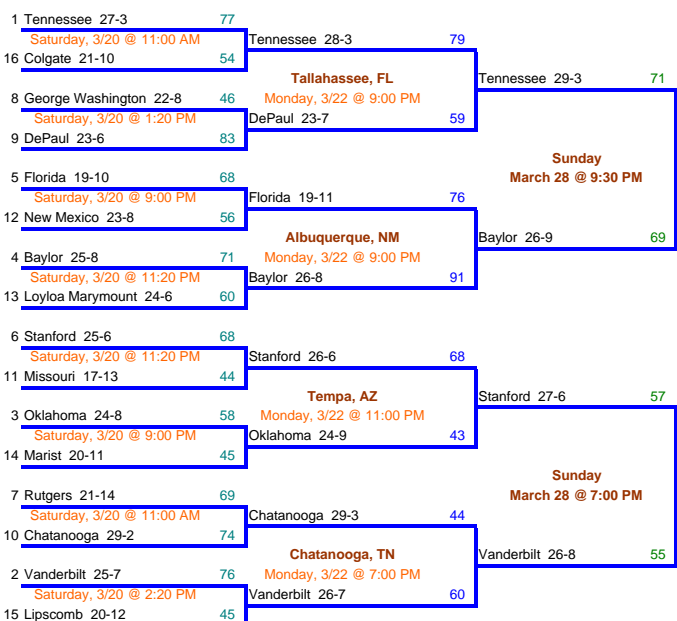

2004 NCAA Women's Basketball Tournament

April 7, 2004

EAST

Connecticut 30-4 67

Minnesota 25-9 58

Minnesota 25-8 82

New Orleans Arena
New Orleans, LA
Tuesday
April 6 @ 8:00 PM

MIDEAST

Convocation Center
Norfolk, VA
Tuesday
March 30

Boston College 27-7 76

Minnesota 24-8 63

WEST

Bank of America Center
Seattle, WA
Monday
March 29

Georgia 25-10 60

Purdue 29-4 64

MIDWEST

Lloyd Noble Center
Norman, OK
Tuesday
March 30

Tennessee 31-3 52

LSU 27-8 50