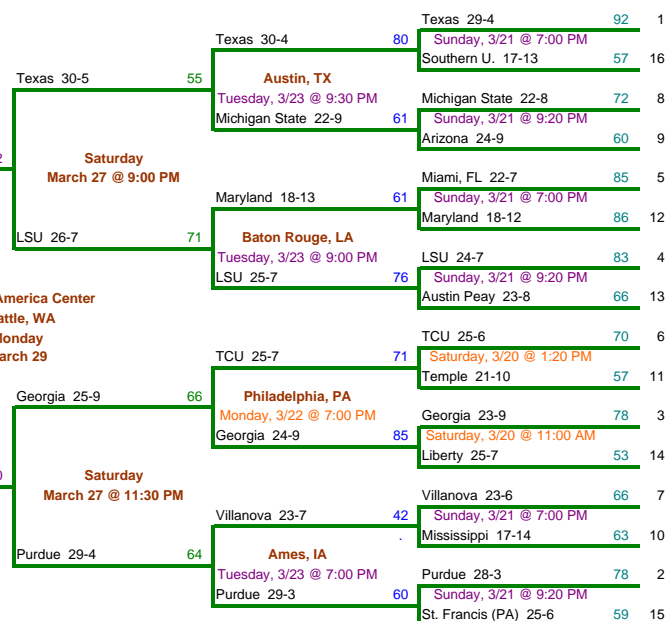

2004 NCAA Women's Basketball Tournament

April 7, 2004

EAST

Connecticut 30-4 67

Minnesota 25-9 58

Minnesota 25-8 82

New Orleans Arena
New Orleans, LA
Tuesday
April 6 @ 8:00 PM

MIDEAST

Convocation Center
Norfolk, VA
Tuesday
March 30

Boston College 27-7 76

Minnesota 24-8 63

WEST

Bank of America Center
Seattle, WA
Monday
March 29

Georgia 25-10 60

Purdue 29-4 64

MIDWEST

Lloyd Noble Center
Norman, OK
Tuesday
March 30

Tennessee 31-3 52

LSU 27-8 50